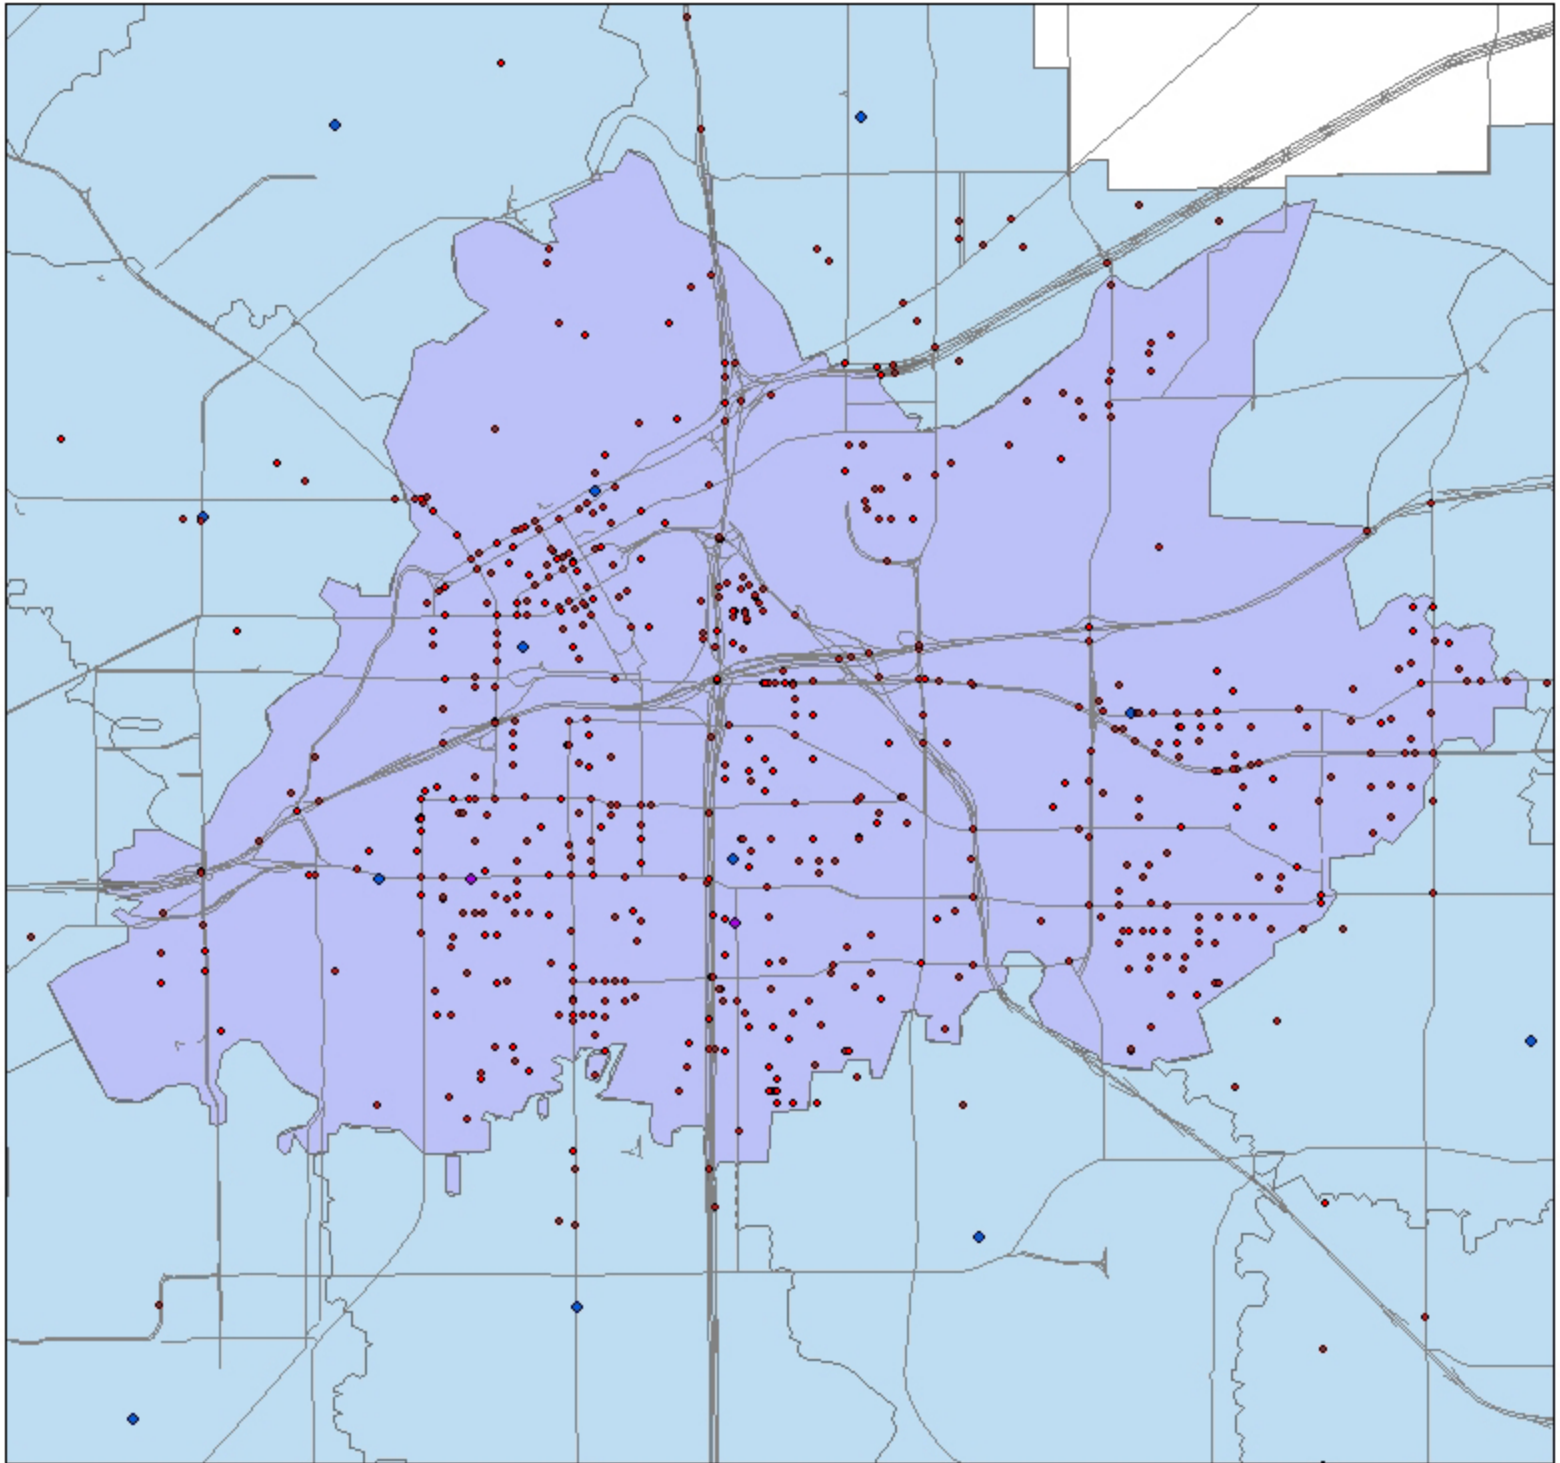

EMS Calls in Tarrant County

Legend

- Calls_For_Service_-_Jan07
- ◆ Active_Stations
- ◆ Proposed_Stations
- Major_Roads
- Battalion2
- Alarm_Territories

Distance	G Index	Z-score
200	0.012465	7.152793
400	0.015010	7.406290
600	0.021163	7.915680
800	0.026340	7.903475
1000	0.032548	7.589697
1200	0.036271	7.276094

5,400 2,700 0 5,400 Feet