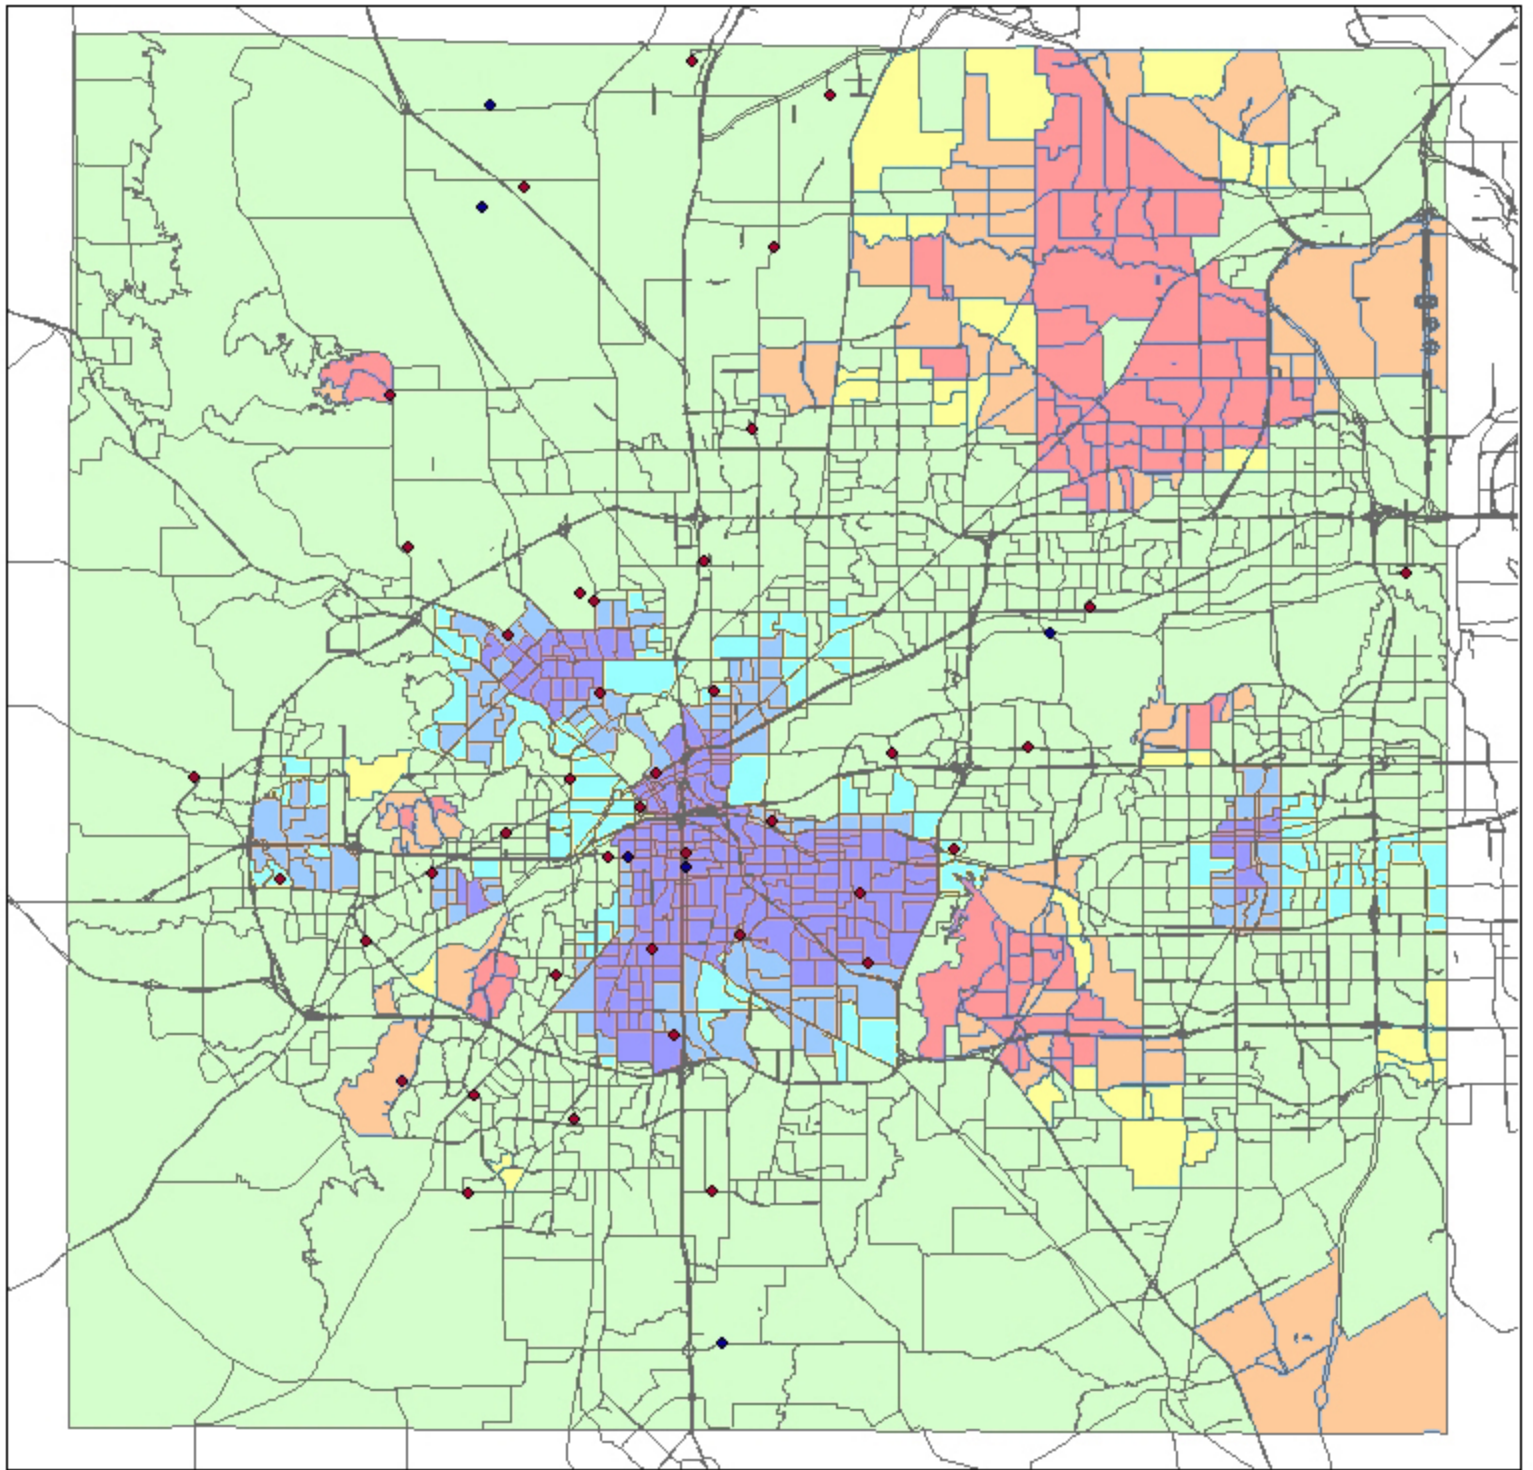

Dallas County Median Household Income Distribution

Legend

Median Household Income GiZS score

- < -2.58 Std. Dev.
- 2.58 - -1.96 Std. Dev.
- 1.96 - -1.65 Std. Dev.
- 1.65 - 1.65 Std. Dev.
- 1.65 - 1.96 Std. Dev.
- 1.96 - 2.58 Std. Dev.
- > 2.58 Std. Dev.

- ◆ Proposed Stations
- ◆ Active Stations
- Major Roads

24,000 12,000 0 24,000 Feet