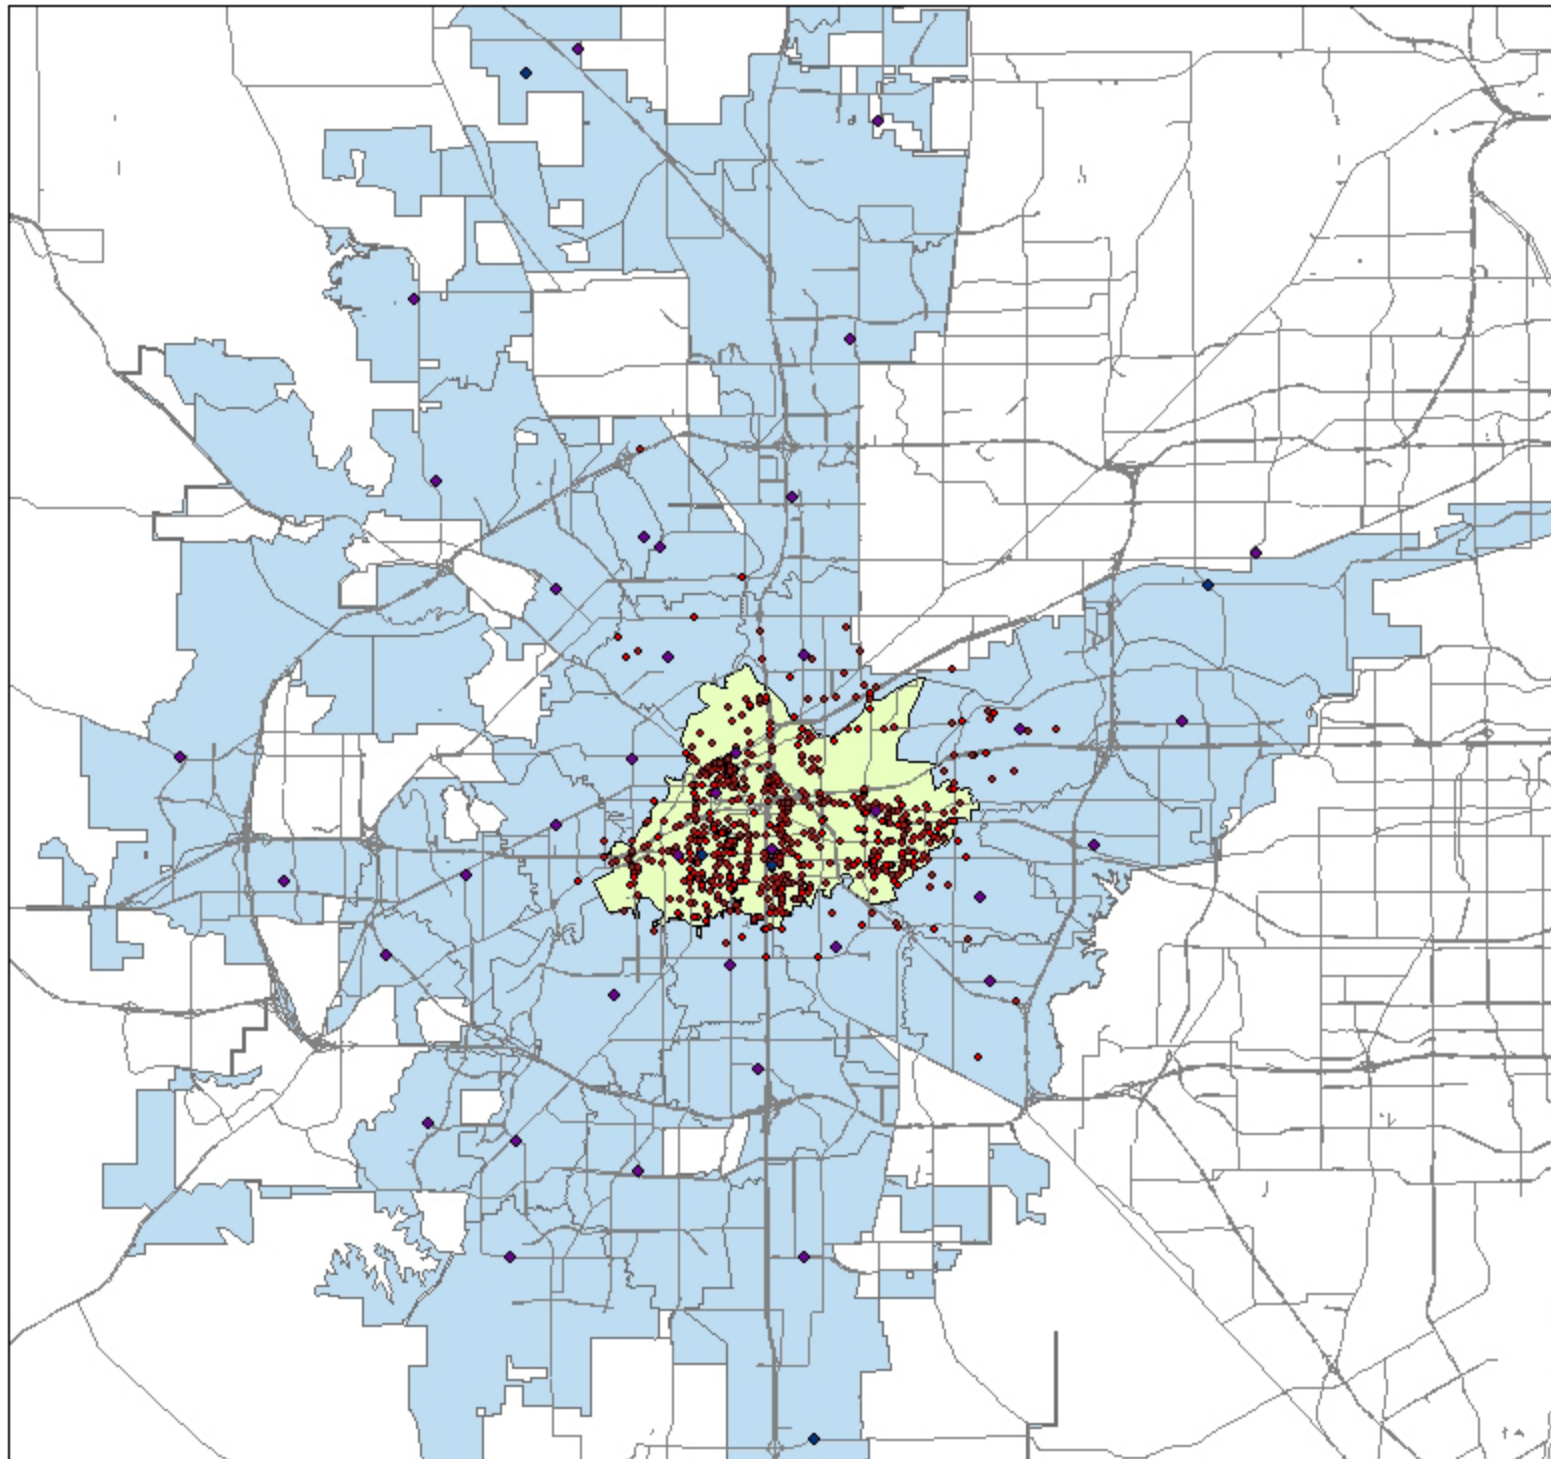

# Call For Service in Tarrant County

## Legend

- ◆ Active\_Stations
- ◆ Proposed\_Stations
- Calls\_For\_Service
- Major\_Roads
- Battalion
- Alarm\_Territories

Distance	G Index	Z-score
250	-0.023011	-0.243121
300	-0.040019	-0.565111
350	-0.040019	-0.565111
400	0.090262	1.533711
450	0.146734	3.687139
500	0.146734	3.687139
550	0.146734	3.687139
600	0.114949	3.367994